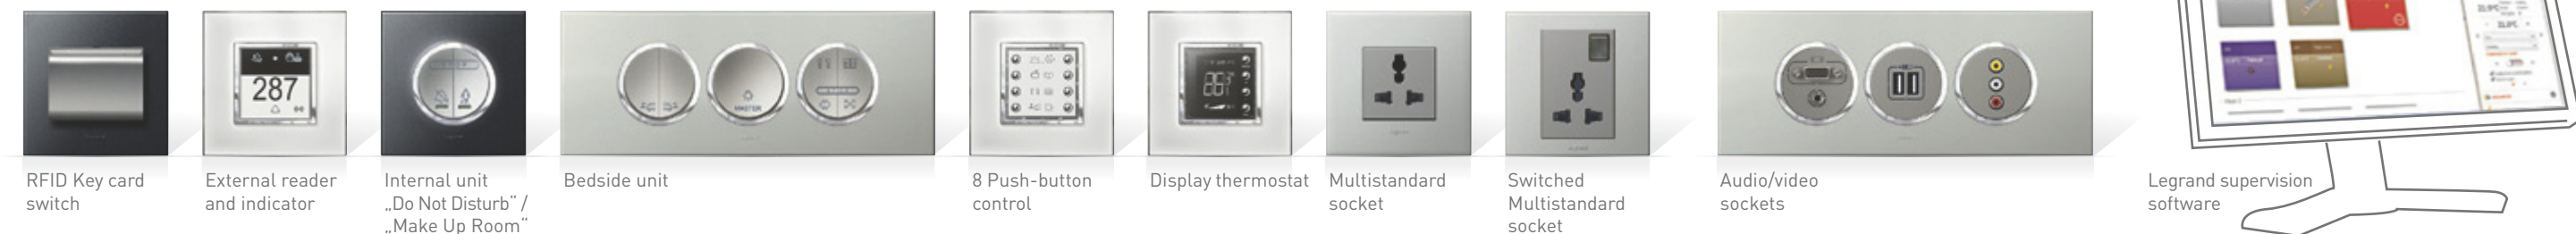

HOTEL SOLUTIONS