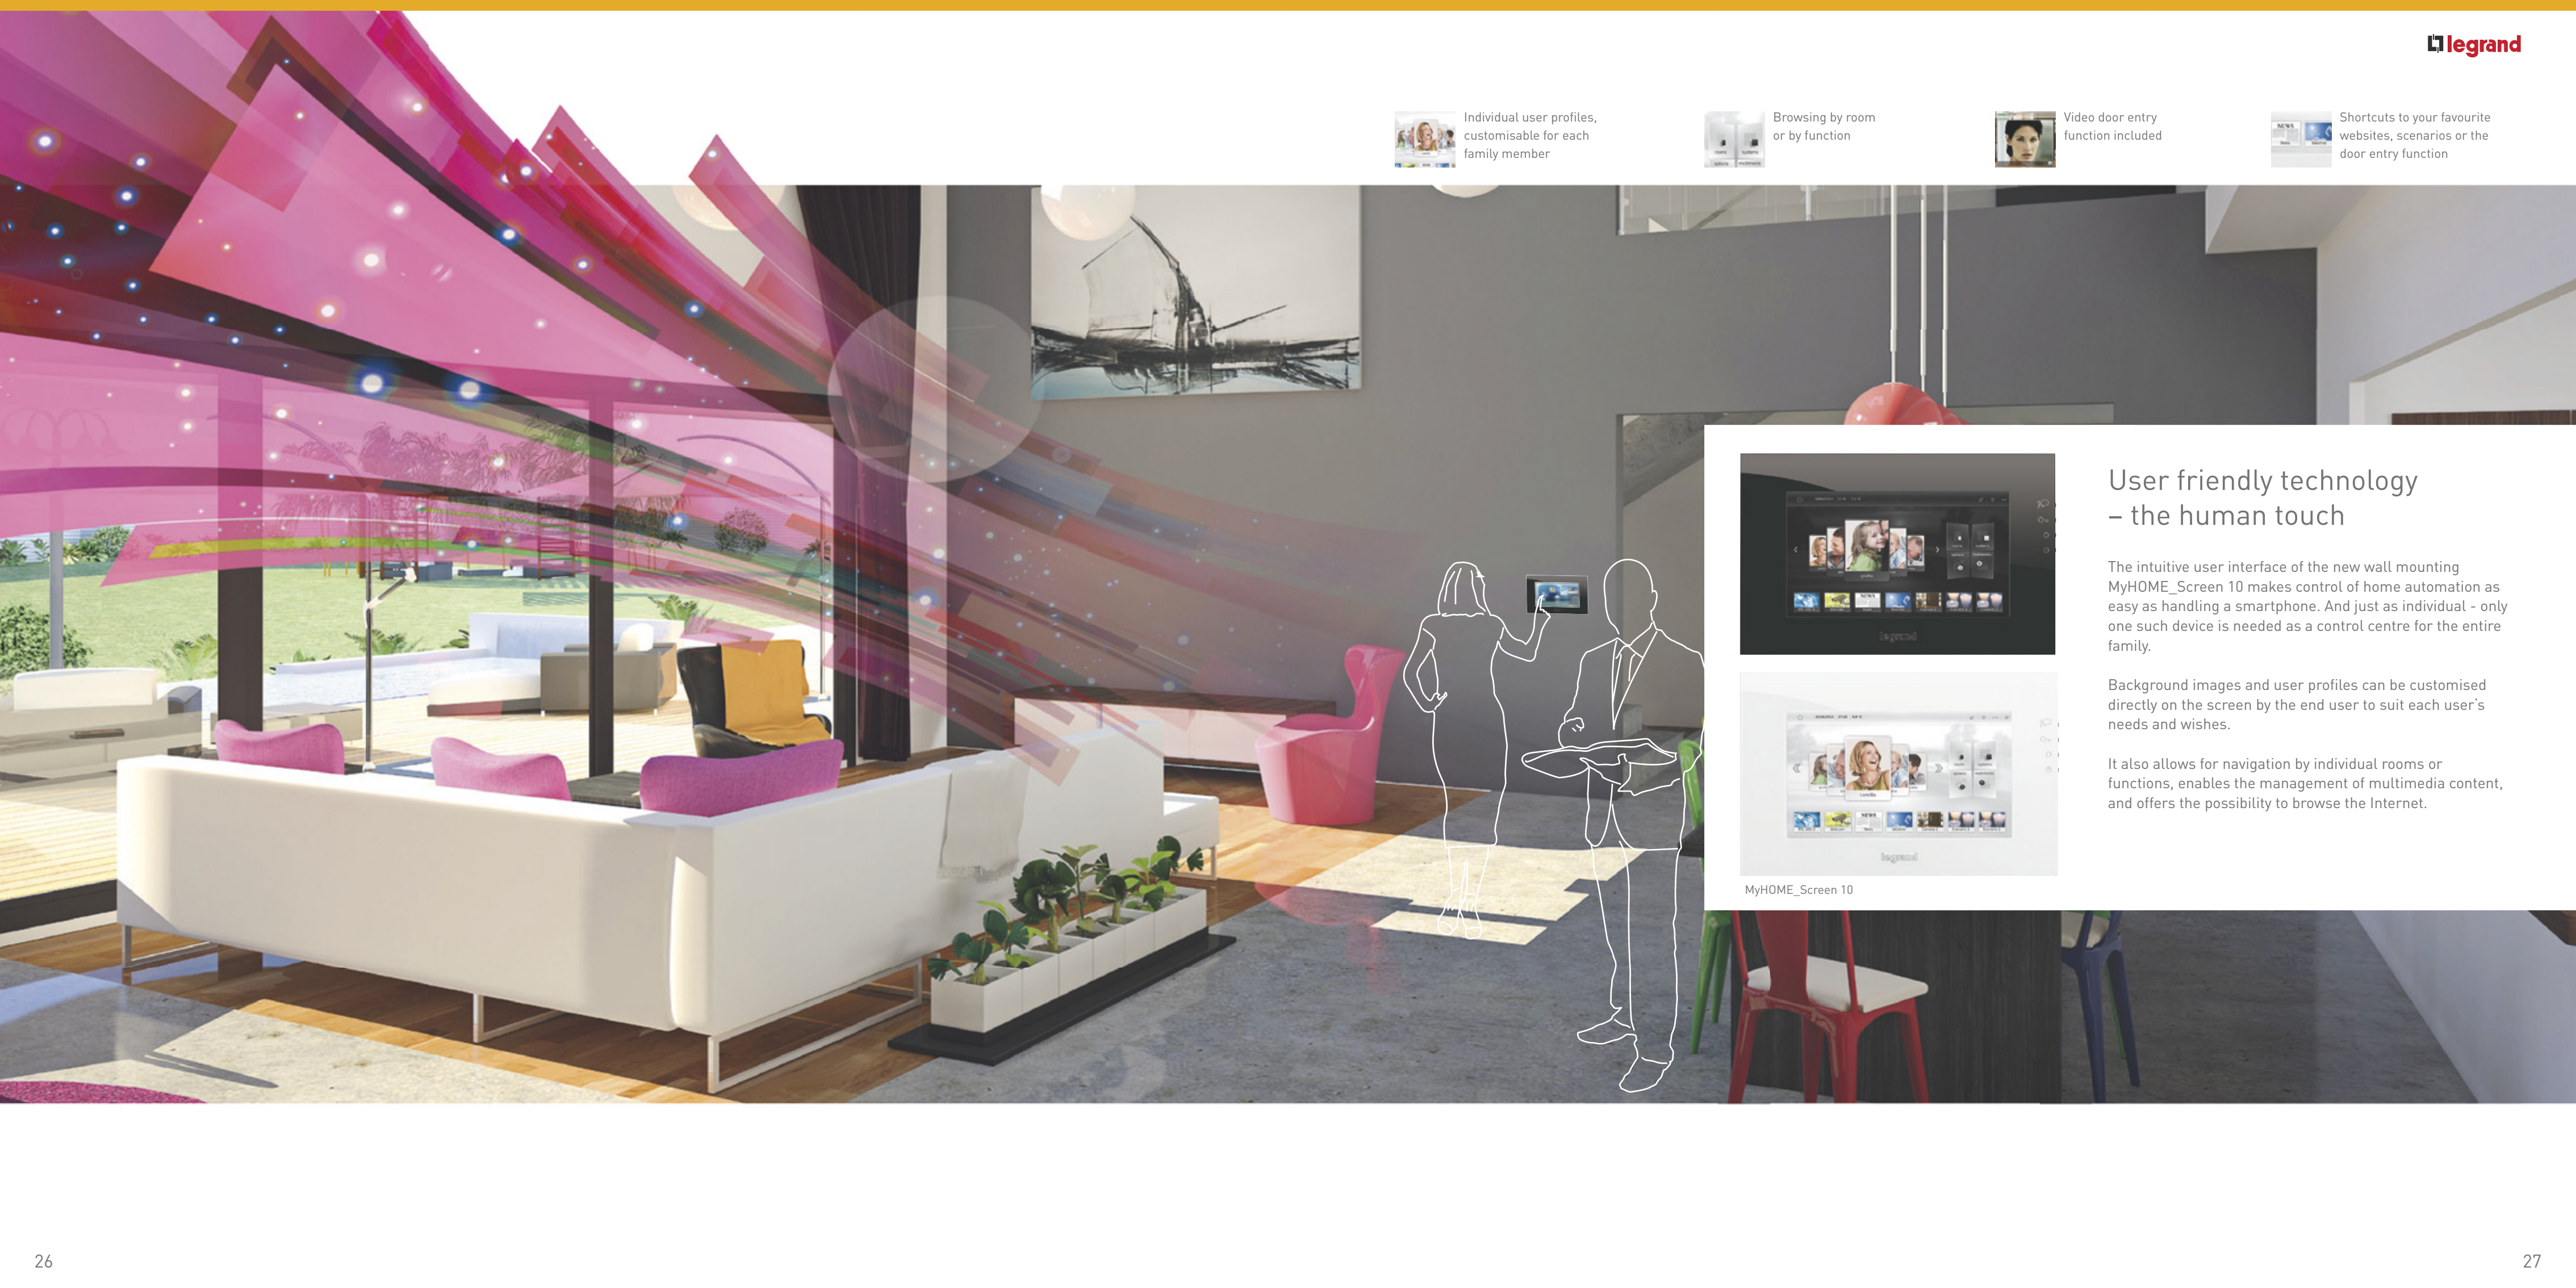

Individual user profiles, customisable for each family member

Browsing by room or by function

Video door entry function included

Shortcuts to your favourite websites, scenarios or the door entry function

User friendly technology – the human touch

The intuitive user interface of the new wall mounting MyHOME_Screen 10 makes control of home automation as easy as handling a smartphone. And just as individual - only one such device is needed as a control centre for the entire family.

Background images and user profiles can be customised directly on the screen by the end user to suit each user's needs and wishes.

It also allows for navigation by individual rooms or functions, enables the management of multimedia content, and offers the possibility to browse the Internet.