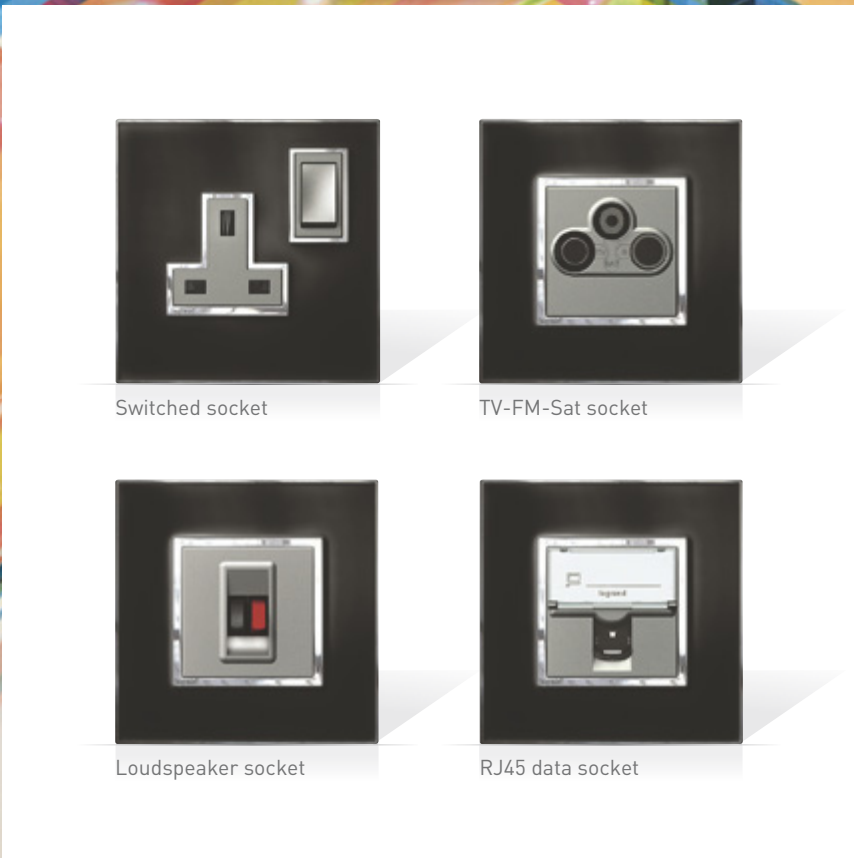

Be entertained in comfort

Arteor's variety matches that of the panoply of multimedia options available for home entertainment today – even worldwide, because all major international standards of sockets are available.

For music from the hi-fi system it provides a loudspeaker socket to allow you to enjoy a perfect sound experience without the risk of tripping over wires, anywhere in the house. TV outlets ensure your TV set gets its signals per cable or satellite reception; they can be fitted in several rooms, to allow different family members to watch their favourite programmes at once. The same goes for the data sockets that ensure your Internet access.