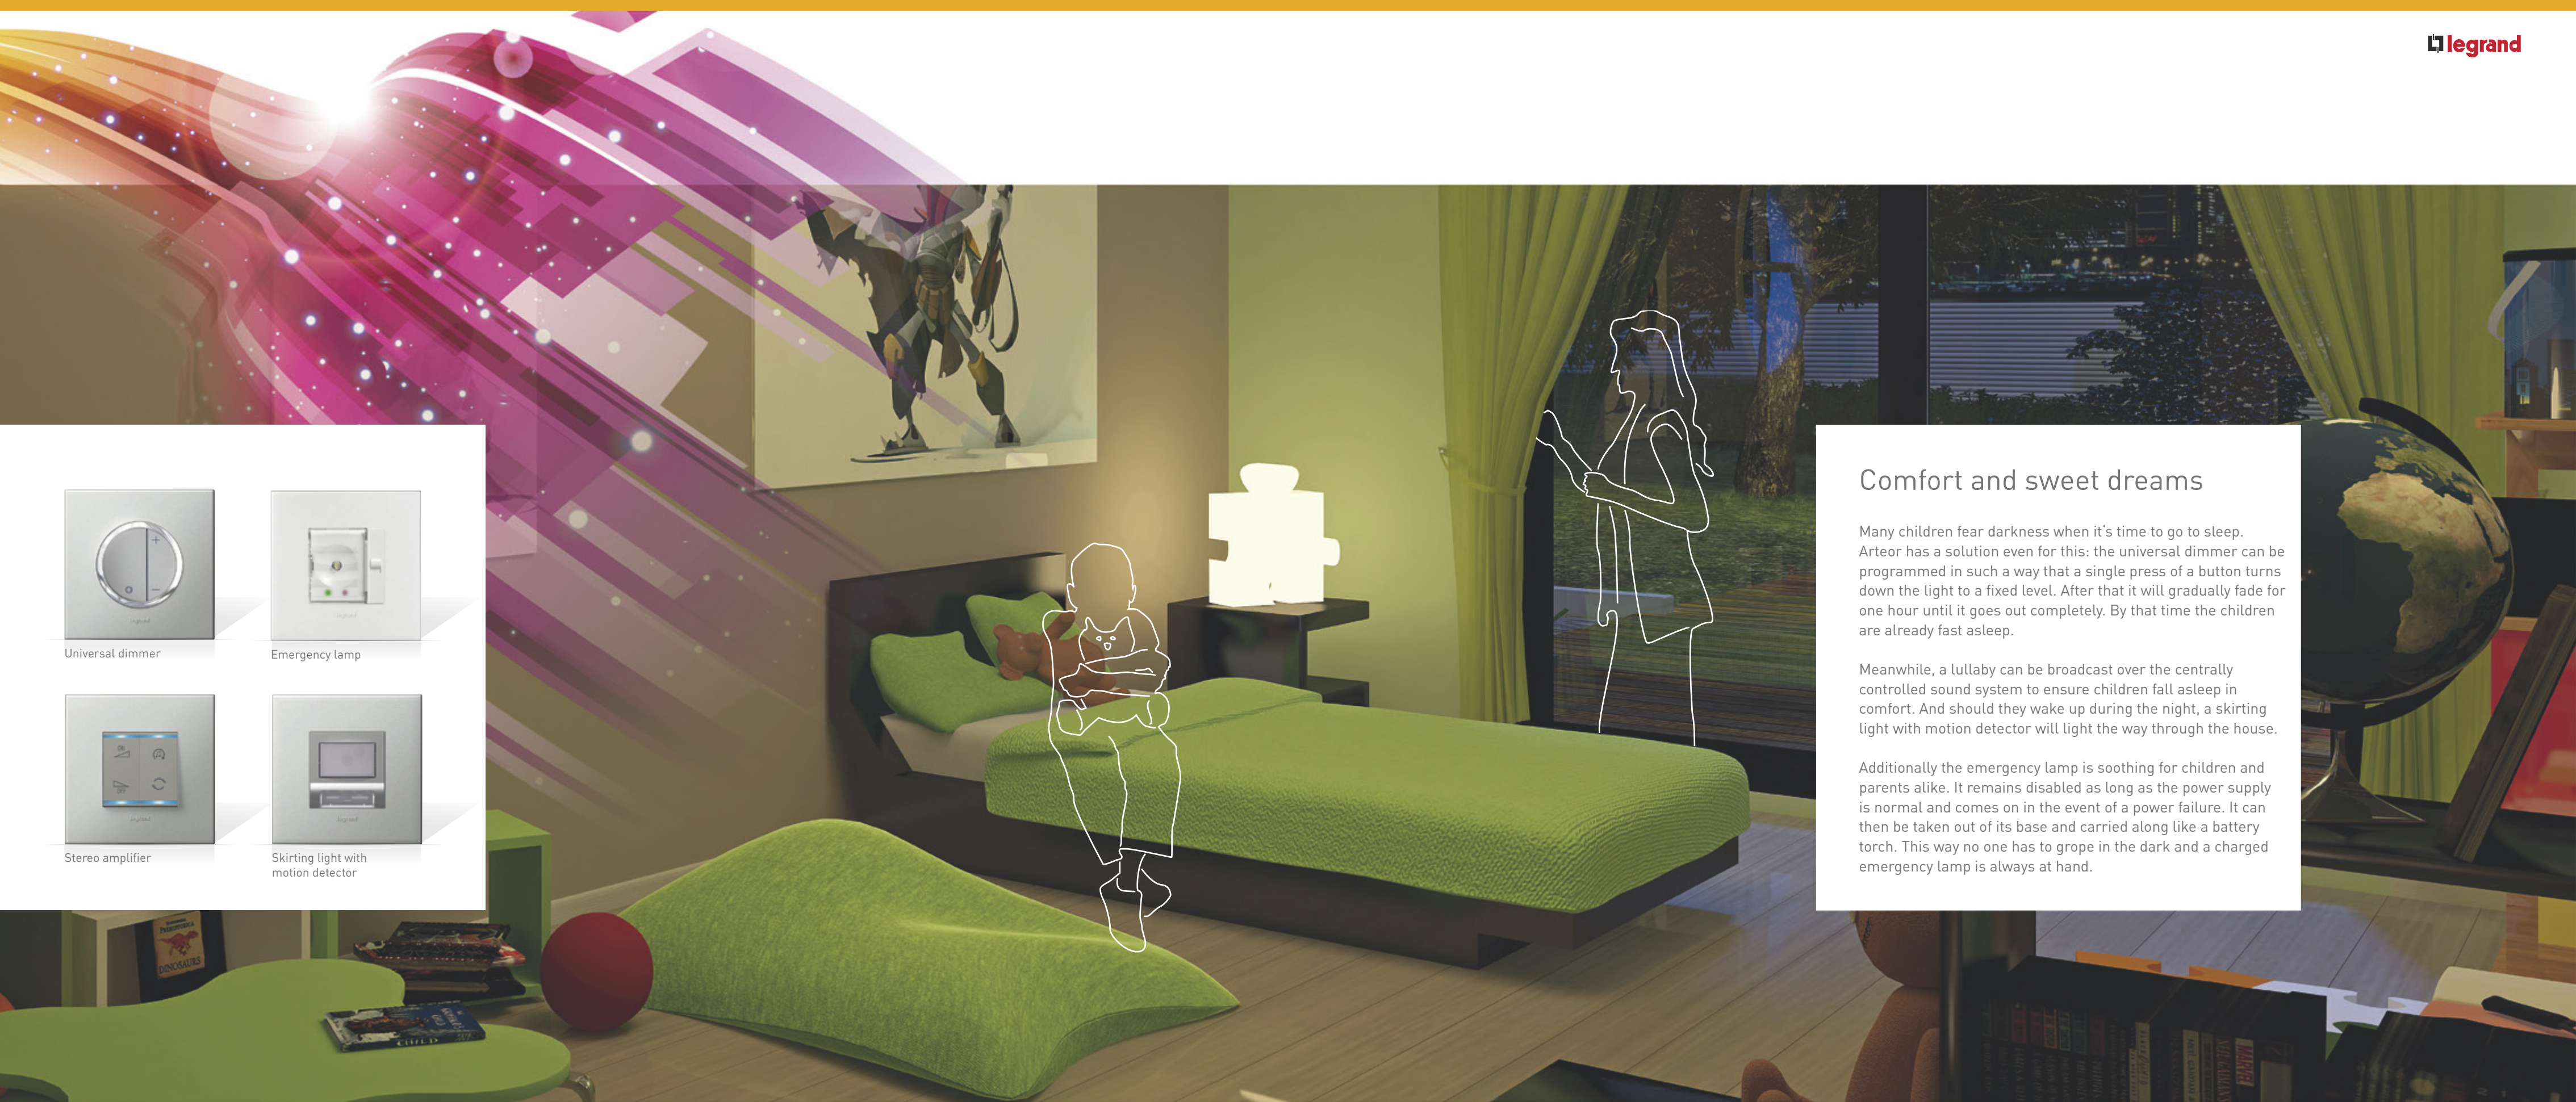

Comfort and sweet dreams

Many children fear darkness when it's time to go to sleep. Arteor has a solution even for this: the universal dimmer can be programmed in such a way that a single press of a button turns down the light to a fixed level. After that it will gradually fade for one hour until it goes out completely. By that time the children are already fast asleep.

Meanwhile, a lullaby can be broadcast over the centrally controlled sound system to ensure children fall asleep in comfort. And should they wake up during the night, a skirting light with motion detector will light the way through the house.

Additionally the emergency lamp is soothing for children and parents alike. It remains disabled as long as the power supply is normal and comes on in the event of a power failure. It can then be taken out of its base and carried along like a battery torch. This way no one has to grope in the dark and a charged emergency lamp is always at hand.